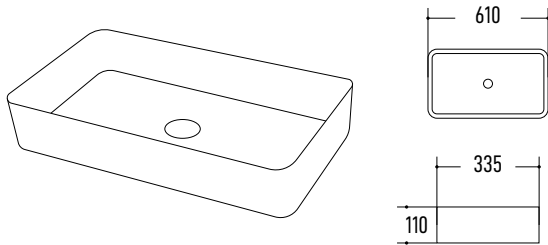

Isometric drawing:

* The image serves merely as an illustration. The faucet is not included

General information:

An innovative and unique wash basin in the market, apart from its simple and elegant design, it creates the perfect harmony by showcasing the spaces and décor in your bathroom. Inspired on the castle of Oxford in England. The first structure built in 1120, by Robert D'Oyly, was named sir of the castle of Oxford, which keeps the legendary romance and suspense of empress Matilda of England.

Maintenance:

No dejar el mueble por períodos largos de tiempo sin limpiar.

Para su limpieza no utilizar amoníaco ni ácidos, pues dañara irreversiblemente el acabado del sanitario, solo usar jabón y esponja.

Limpiar la superficie exterior del sanitario con una tela suave y húmeda agregando limpiador detergente no abrasivo si así se requiere y luego secar.

Warranty:

10 años de garantía en defectos de manufactura para la cerámica. En caso de presentar algún problema de esta naturaleza el producto será reemplazado sin costo al comprador original con su respectivo comprobante de compra.

www.harringtonceramic.com

Tel. 33 3669 0222 ext. 6060
Calle Pablo Casals 657-11 Col. Prados Providencia
44670, Guadalajara, Jal. México.
info@harringtonceramic.com
www.harringtonceramic.com